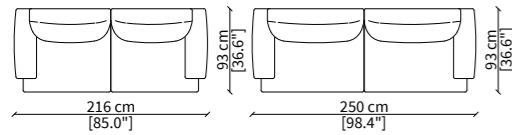

ELEMENTI TERMINALI / TERMINAL ELEMENTS

20503   20504   20505   20506