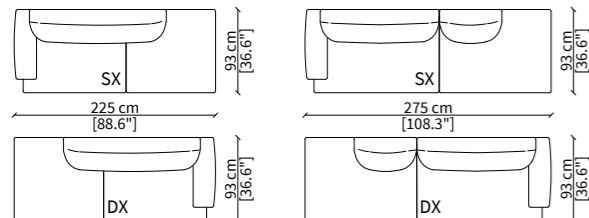

ELEMENTI DORMEUSE / DORMEUSE ELEMENTS

20509   20510

ELEMENTI CENTRALI DORMEUSE / CENTRAL DORMEUSE ELEMENTS

20511