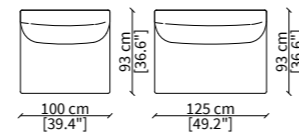

ELEMENTI CENTRALI / CENTRAL ELEMENTS

20507   20508