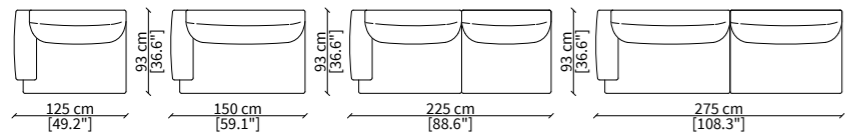

DAO SOFT SOFA Gordon Guillaumier

DAO SOFT / d. 93 cm

DIVANI / SOFAS

20500   20501

ELEMENTI TERMINALI / TERMINAL ELEMENTS

20503   20504   20505   20506

ELEMENTI CENTRALI / CENTRAL ELEMENTS

20507   20508

ELEMENTI DORMEUSE / DORMEUSE ELEMENTS

20509   20510

ELEMENTI CENTRALI DORMEUSE / CENTRAL DORMEUSE ELEMENTS

20511

CHAISES LONGUE

20512

Dimensioni espresse in cm se non diversamente indicato.
L'Azienda si riserva il diritto di apportare modifiche ai modelli senza preavviso.
Tolleranza sulle misure indicate di +/- 2%.

Dimensions in centimeter if not differently indicated.
The Company reserves the right to change the models without any advance notice.
Tolerance on the given sizes +/- 2%.

DAO SOFT SOFA Gordon Guillaumier

ELEMENTI DORMEUSE GEOMETRICHE /
GEOMETRICAL DORMEUSE ELEMENTS
20513

CENTRALI DORMEUSE GEOMETRICHE /
CENTRAL DORMEUSE ELEMENTS
20514

ELEMENTI CENTRALI COMFORT /
CENTRAL COMFORT ELEMENTS
20515

CENTRALE DORMEUSE COMFORT /
CENTRAL DORMEUSE COMFORT
20516

CENTRALE DORMEUSE PENTAGONALE /
CENTRAL PENTAGONAL DORMEUSE
20517

CENTRALE DORMEUSE ESAGONALE /
CENTRAL HEXAGONAL DORMEUSE
20518

ELEMENTO ANGOLO / CORNER ELEMENT

20519

ELEMENTO ANGOLO ESAGONALE / HEXAGONAL CORNER ELEMENT 20520

ELEMENTO ANGOLO PENTAGONALE / PENTAGONAL CORNER ELEMENT 20521

DIVANI ANGOLO / CORNER SOFAS

20522

20523

ELEMENTO ANGOLO DORMEUSE / DORMEUSE CORNER ELEMENT

20524

20525

Dimensioni espresse in cm se non diversamente indicato.
L'Azienda si riserva il diritto di apportare modifiche ai modelli senza preavviso.
Tolleranza sulle misure indicate di +/- 2%.

Dimensions in centimeter if not differently indicated.
The Company reserves the right to change the models without any advance notice.
Tolerance on the given sizes +/- 2%.